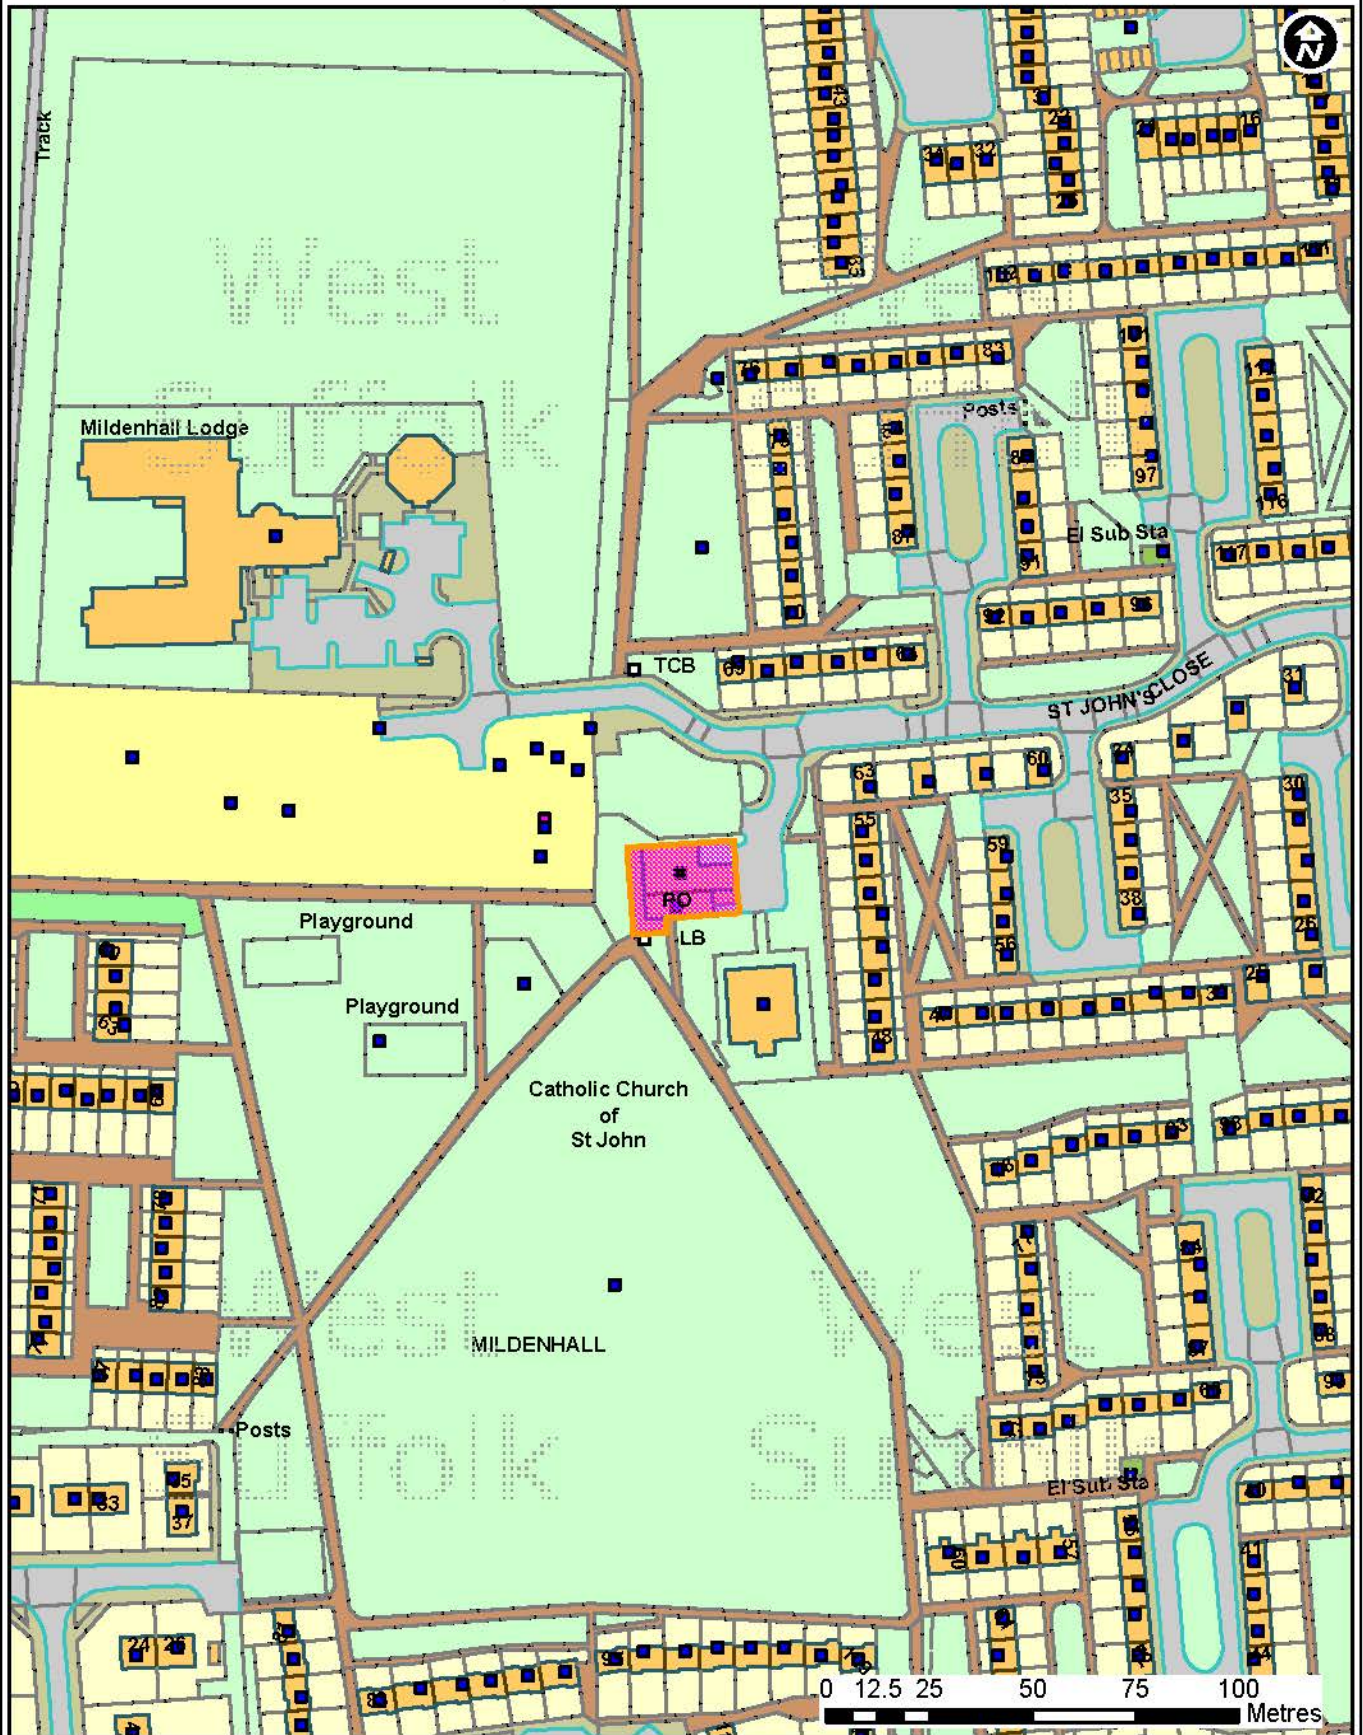

Application: DC/14/1985/ADV

Location: 141/142 St Johns Close, Mildenhall

Forest Heath • St Edmundsbury

West Suffolk
working together

© Crown Copyright and database rights 2014 Ordnance Survey 100019675 & 100023282. You are not permitted to copy, sub-license, distribute or sell any of this data to third parties in any form. Use of this data is subject to terms and conditions. See www.stedmundsbury.gov.uk/copyright.cfm.

Scale: 1:1,726
Date: 20/11/2014